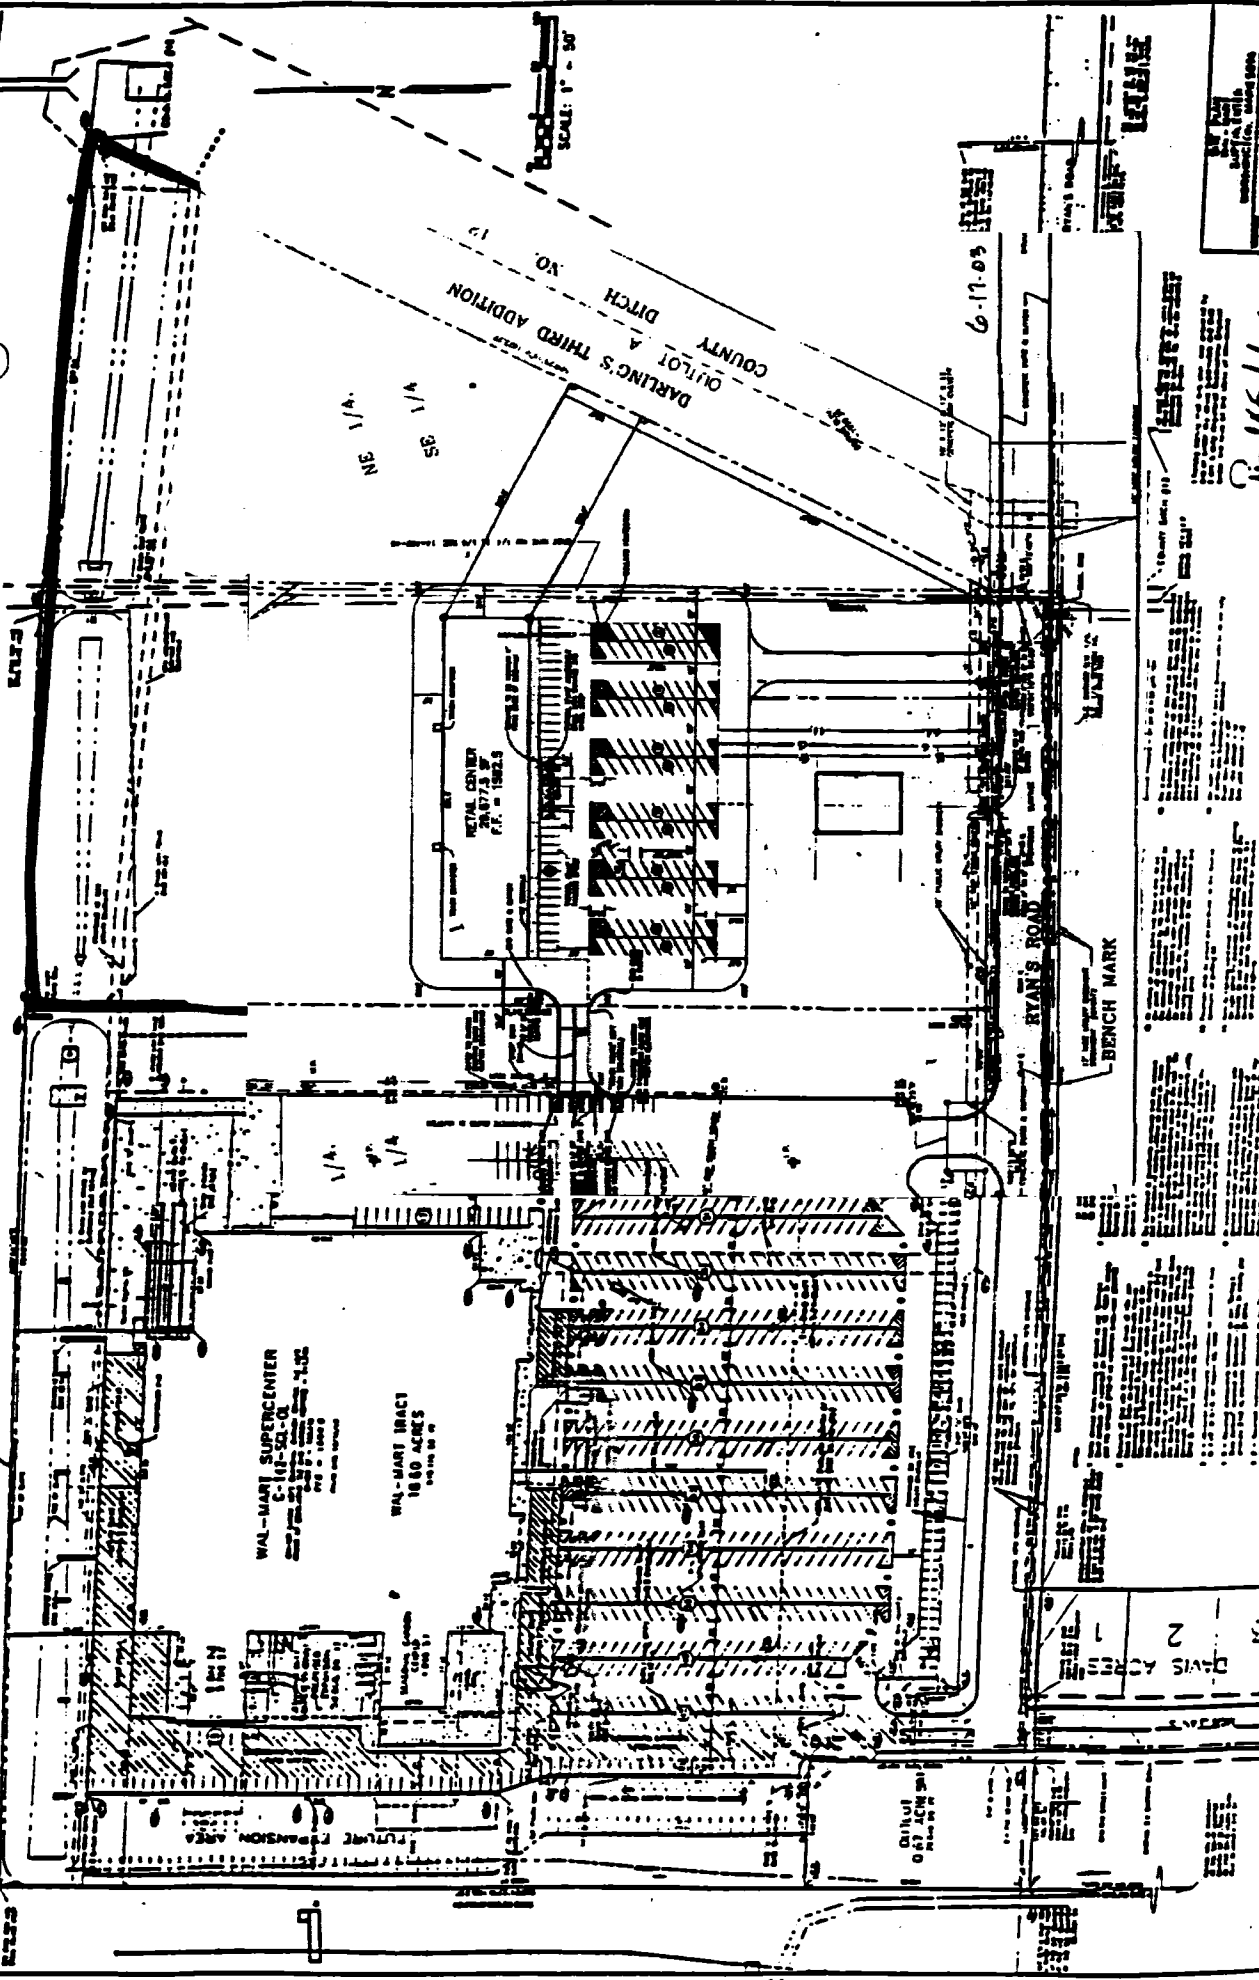

SITE PLAN Worthington, MN

U.S. HIGHWAY 80

DATE: 11/16/82
DRAWN BY: [illegible]
CHECKED BY: [illegible]
APPROVED BY: [illegible]

11/16/82
11/16/82

11/16/82
11/16/82

11/16/82
11/16/82

11/16/82
11/16/82

11/16/82
11/16/82